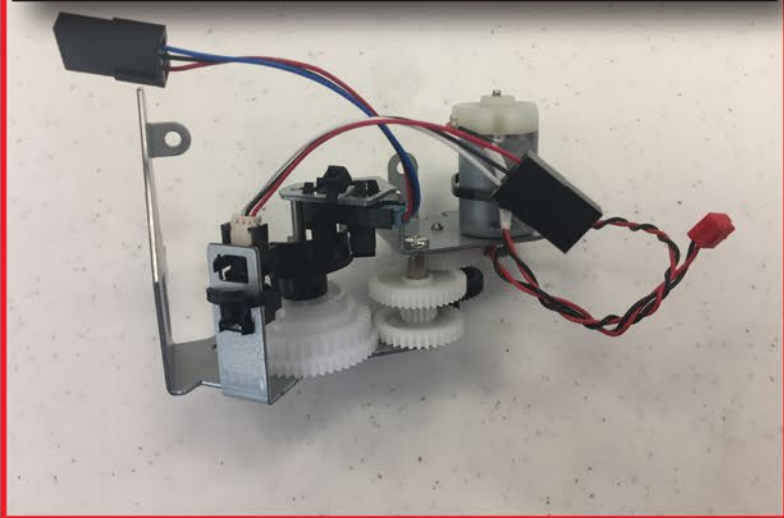

**PT-K-0013 | Cable Replacement Kit**

**PT-1320-A061 | MVP Decoder Assembly**

**PT-2415870 | LED Panel board (Ink Light)**

**PT-1320-A056 | Damper Hose Assembly**

**PT-A-1298 | APG Assembly**

**PT-DJ19-PHEAD | MVP Print Head Assembly**

**PT-1320-M178 | Shipping Standoff**

**PT-1320-K034 | MVP Carriage & Shaft Kit**

**PT-1320-1518851 | Encoder Strip**