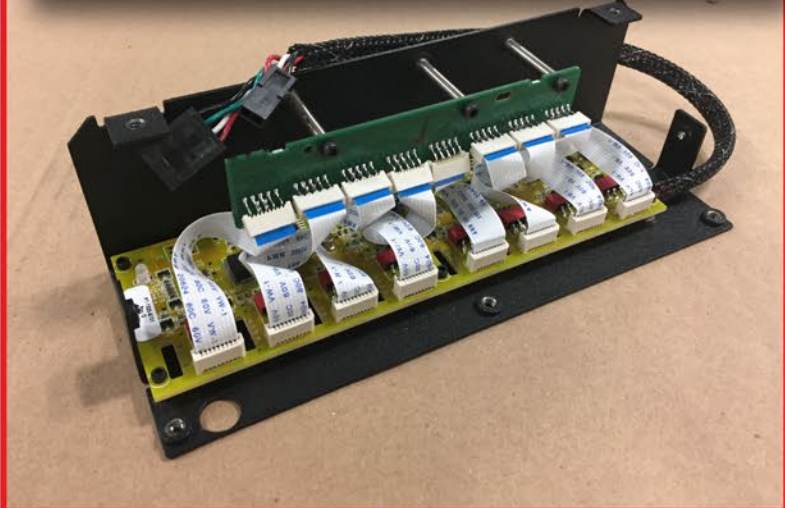

**PT-K-0013 | Cable Replacement Kit**

**PT-1320-A061 | MVP Decoder Assembly**

**PT-2415870 | LED Panel board (Ink Light)**

**PT-1320-A056 | Damper Hose Assembly**

**PT-A-1298 | APG Assembly**

**PT-DJ19-PHEAD | MVP Print Head Assembly**

**PT-1320-M178 | Shipping Standoff**

**PT-1320-K034 | MVP Carriage & Shaft Kit**

**PT-1320-1518851 | Encoder Strip**