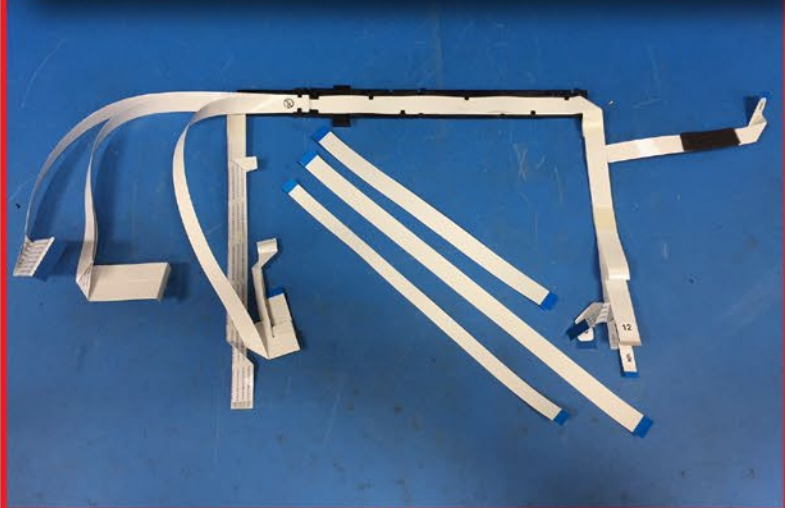

**PT-K-0013 | Cable Replacement Kit**

**PT-1320-A061 | MVP Decoder Assembly**

**PT-2415870 | LED Panel board (Ink Light)**

**PT-1320-A056 | Damper Hose Assembly**

**PT-A-1298 | APG Assembly**

**PT-DJ19-PHEAD | MVP Print Head Assembly**

**PT-1320-M178 | Shipping Standoff**

**PT-1320-K034 | MVP Carriage & Shaft Kit**

**PT-1320-1518851 | Encoder Strip**