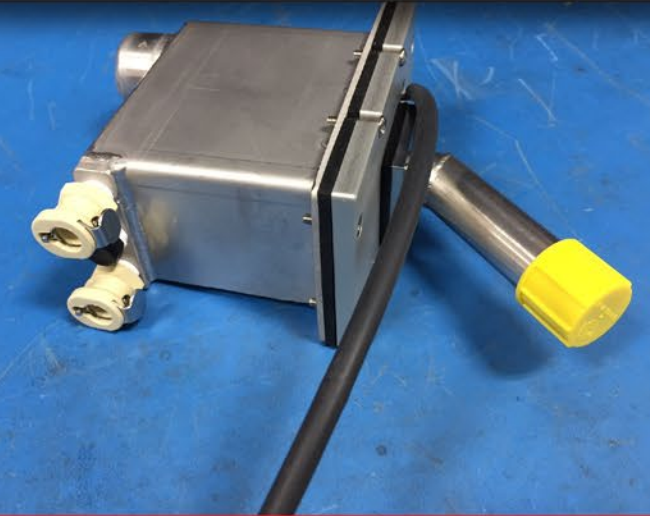

PT-1320-P129 | Filler Tube Cap Yellow

PT-1320-A049-3 | 3 Port Tank Assembly w/ Pump

PT-1320-A049-2 | 2 Port Tank Assembly

PT-1320-A049-1 | Single Port Tank Assembly

PT-1320-PE074 | White Ink Circulating Pump

PT-1320-P079 | Male Tank Fitting

PT-1320-P122 | Female Tank Fitting

PT-1320-PE004 | Main Power Supply

PT-1320-P145 | SS Breather Vent 1/8" NPT