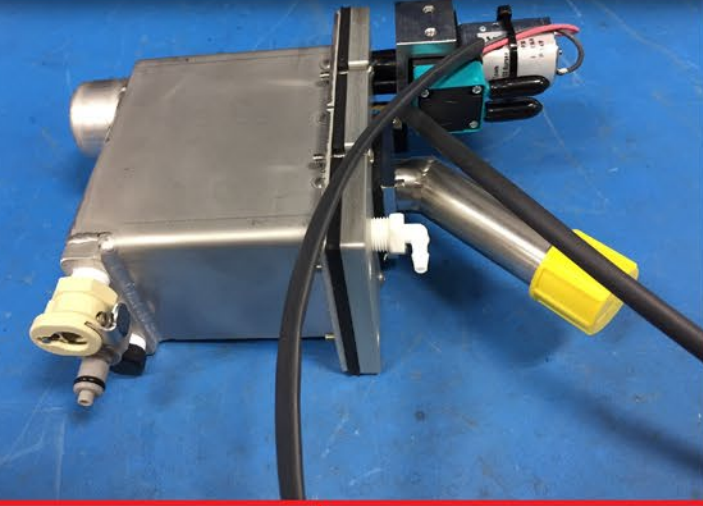

PT-1320-P129 | Filler Tube Cap Yellow

PT-1320-A049-3 | 3 Port Tank Assembly w/ Pump

PT-1320-A049-2 | 2 Port Tank Assembly

PT-1320-A049-1 | Single Port Tank Assembly

PT-1320-PE074 | White Ink Circulating Pump

PT-1320-P079 | Male Tank Fitting

PT-1320-P122 | Female Tank Fitting

PT-1320-PE004 | Main Power Supply

PT-1320-P145 | SS Breather Vent 1/8" NPT