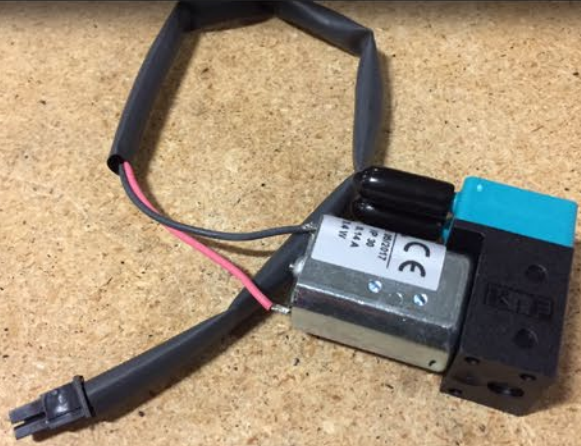

PT-1320-P129 | Filler Tube Cap Yellow

PT-1320-A049-3 | 3 Port Tank Assembly w/ Pump

PT-1320-A049-2 | 2 Port Tank Assembly

PT-1320-A049-1 | Single Port Tank Assembly

PT-1320-PE074 | White Ink Circulating Pump

PT-1320-P079 | Male Tank Fitting

PT-1320-P122 | Female Tank Fitting

PT-1320-PE004 | Main Power Supply

PT-1320-P145 | SS Breather Vent 1/8" NPT