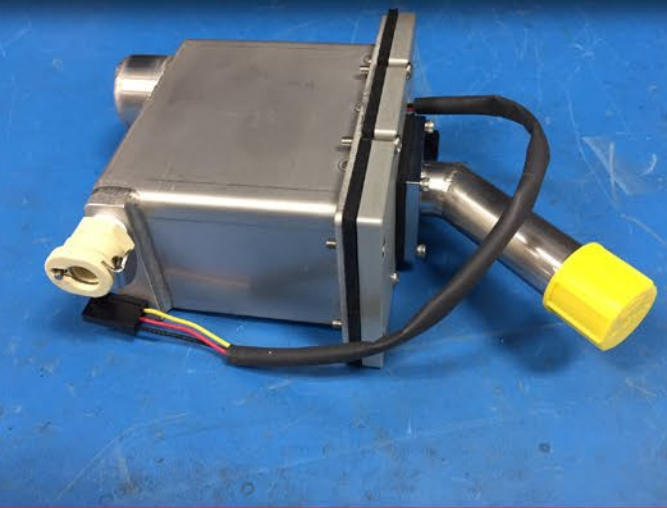

PT-1320-P129 | Filler Tube Cap Yellow

PT-1320-A049-3 | 3 Port Tank Assembly w/ Pump

PT-1320-A049-2 | 2 Port Tank Assembly

PT-1320-A049-1 | Single Port Tank Assembly

PT-1320-PE074 | White Ink Circulating Pump

PT-1320-P079 | Male Tank Fitting

PT-1320-P122 | Female Tank Fitting

PT-1320-PE004 | Main Power Supply

PT-1320-P145 | SS Breather Vent 1/8" NPT