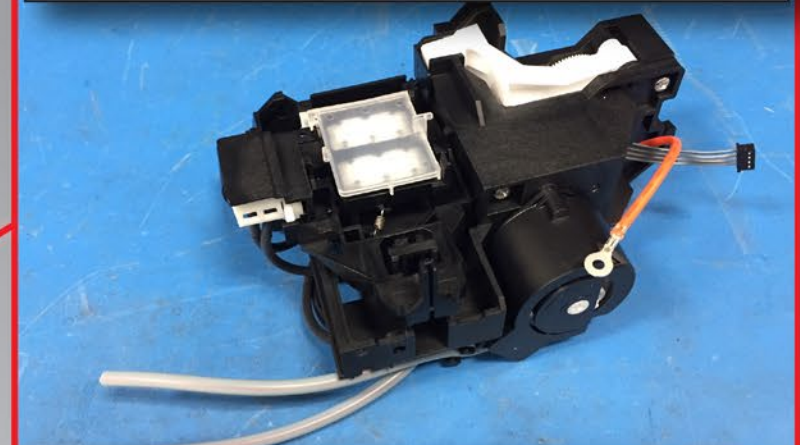

PT-1320-M086-T | Ink Purge Pad, Thick

PT-1320-M068-EZ | Purge Tray - End

PT-1320-A075 | Ink Waste Jar

PT-UVDJ-MVPCAP | MVP / 1800z Cap. Station

PT-K-1389 | Capping Station Screw Kit, DJ

PT-1320-M439 | Ink Waste Pad, Short

PT-1320-M542 | Ink Waste Tray, Short

PT-1320-PE107 | Fuse, 2 Amp - YACB / F1

PT-1320-PE111 | Fuse, 1 AMP - YACB / F2

PT-1320-E001-7 | Y Axis Control Brd, 1800z