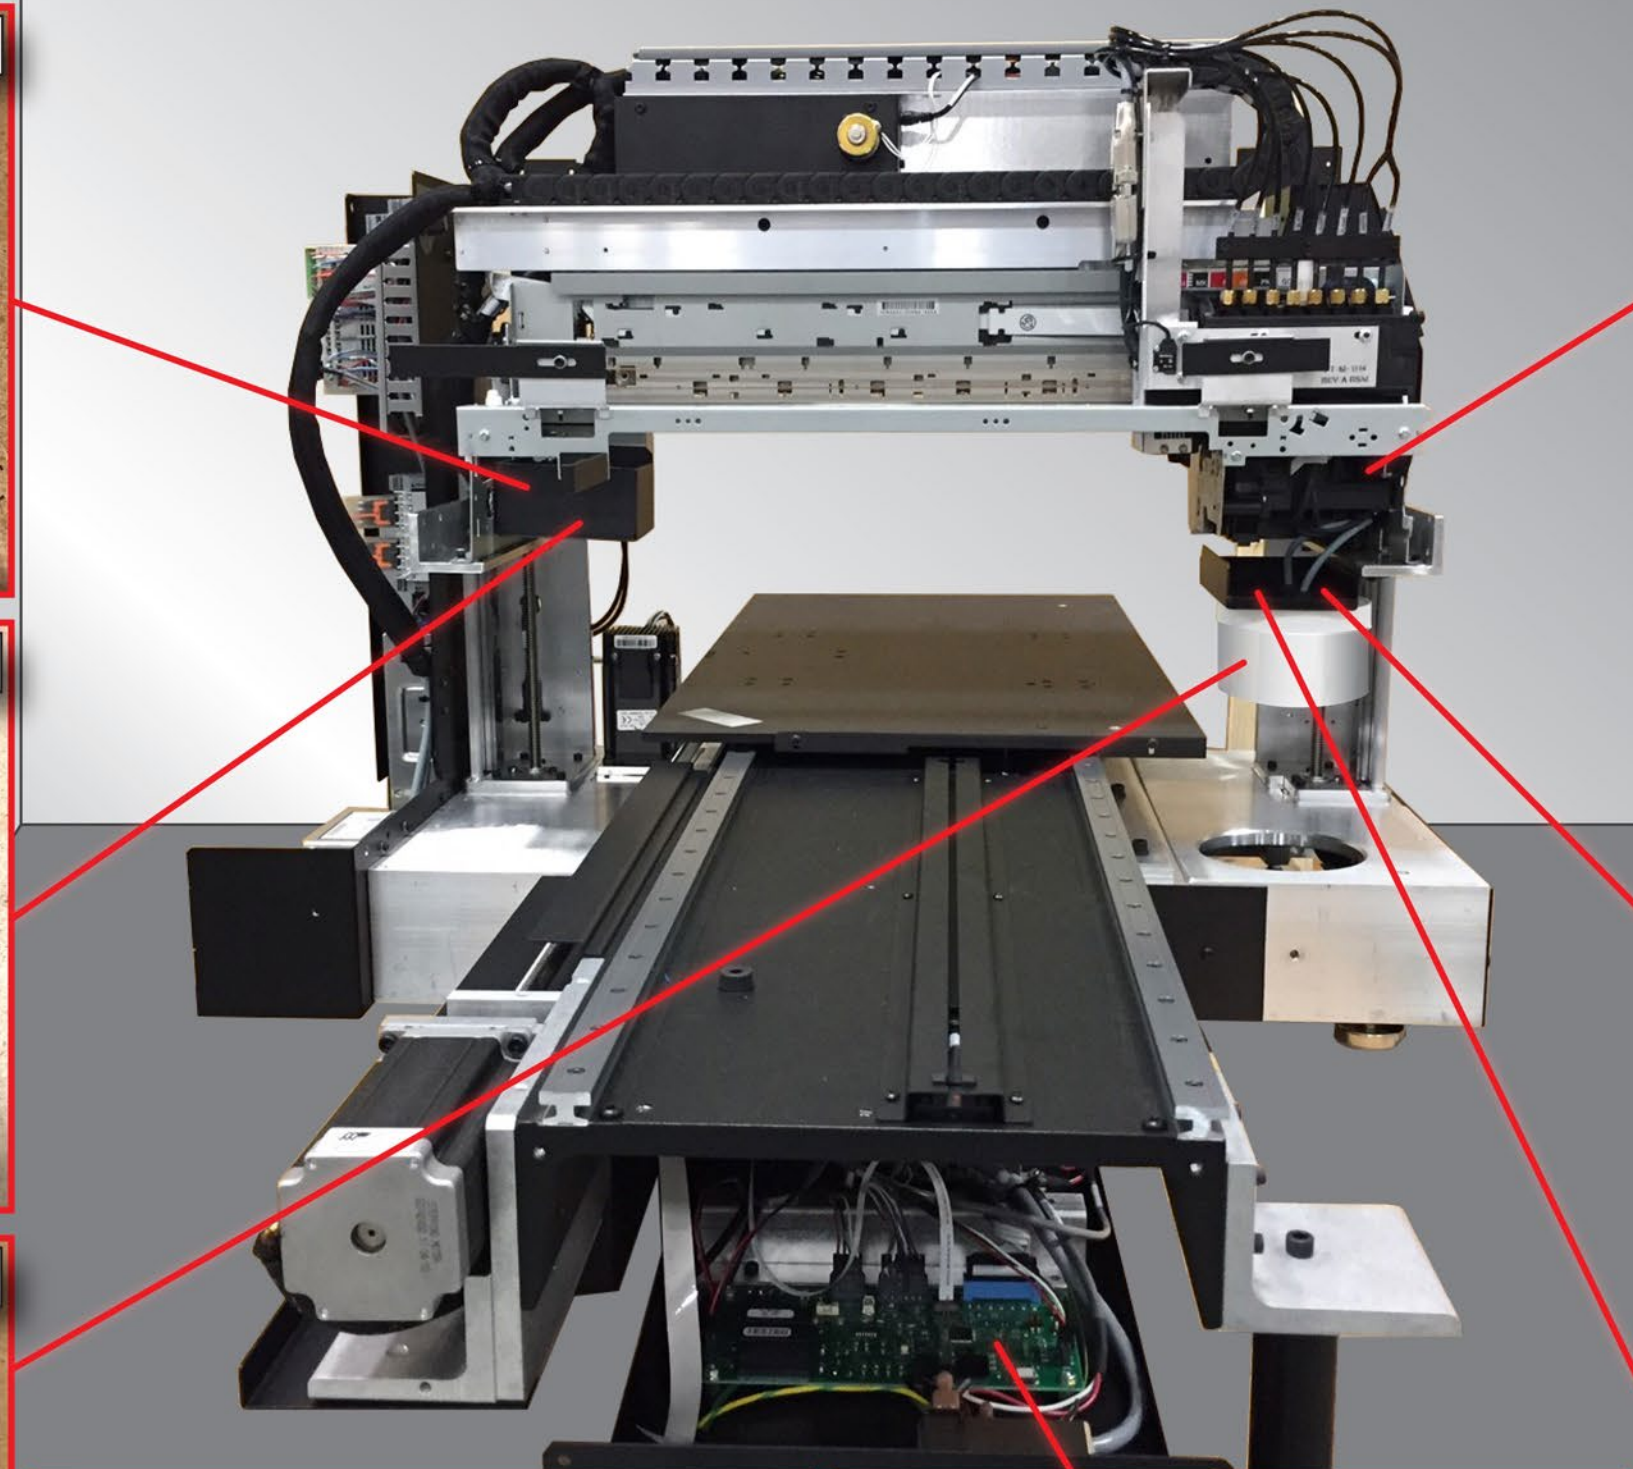

PT-1320-M086-T | Ink Purge Pad, Thick

PT-1320-M068-EZ | Purge Tray - End

PT-1320-A075 | Ink Waste Jar

PT-UVDJ-MVPCAP | MVP / 1800z Cap. Station

PT-K-1389 | Capping Station Screw Kit, DJ

PT-1320-M439 | Ink Waste Pad, Short

PT-1320-M542 | Ink Waste Tray, Short

PT-1320-PE107 | Fuse, 2 Amp - YACB / F1

PT-1320-PE111 | Fuse, 1 AMP - YACB / F2

PT-1320-E001-7 | Y Axis Control Brd, 1800z